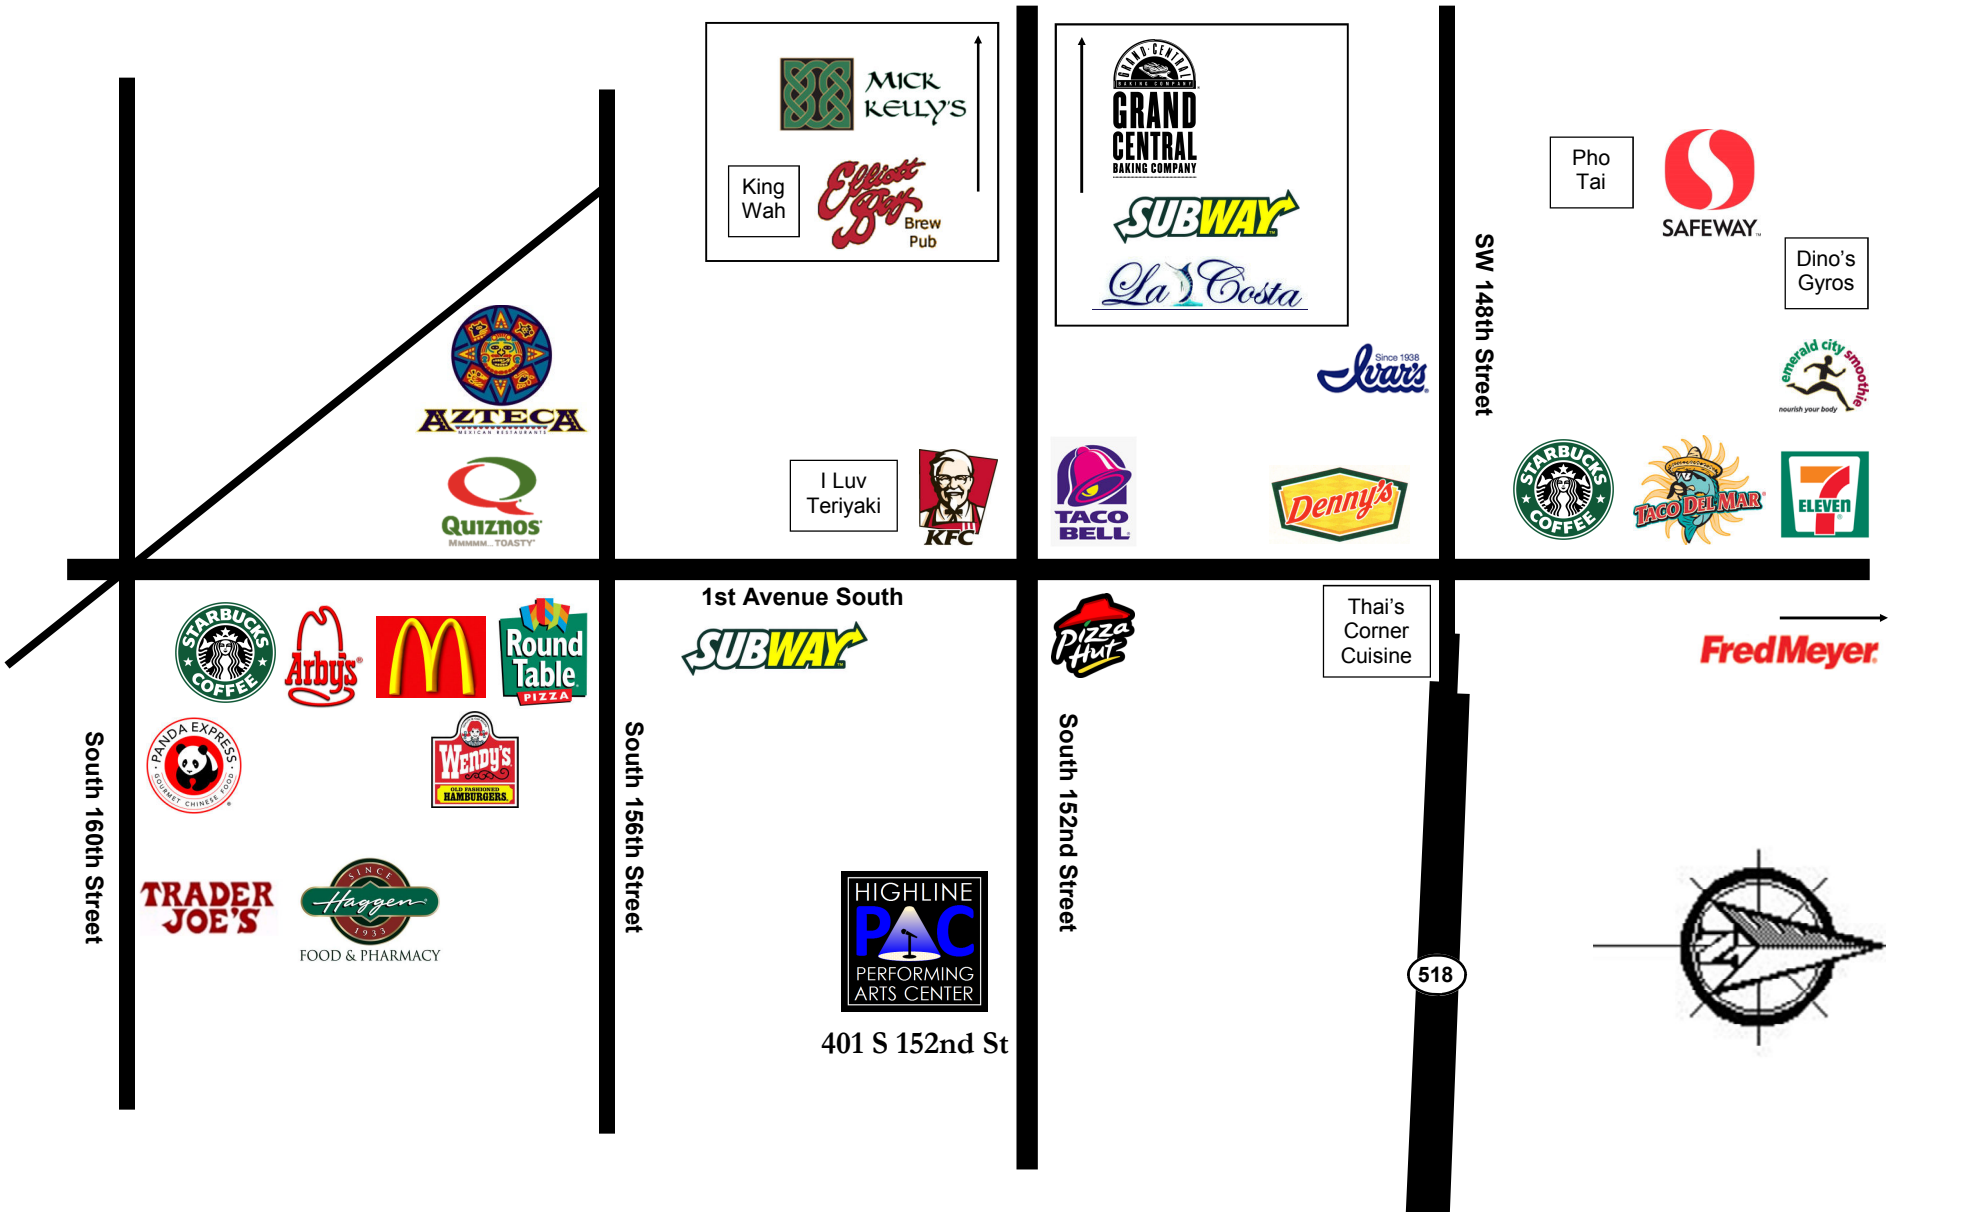

A SELECTION OF RESTAURANTS NEAR THE HIGHLINE PERFORMING ARTS CENTER